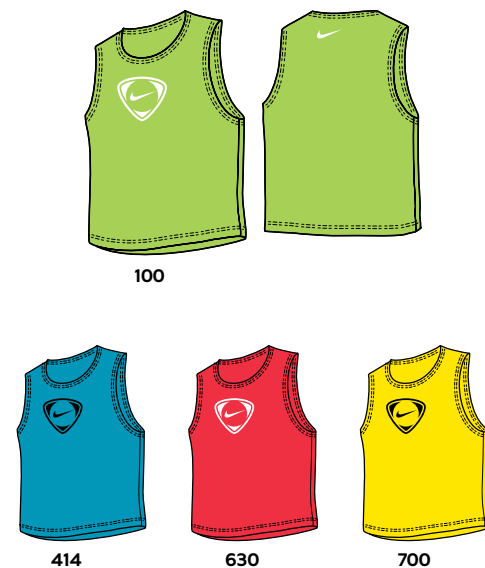

TEAM SCRIMMAGE VEST

119878	ADULT YOUTH	ONE SIZE: L/XL ONE SIZE: S/M
311		Radiant Green/ (White)
414		Blue Reef/ (Black)
630		Sunburst/ (White)
700		Chrome Yellow/ (Black)

BODY 100% Polyester Warp Knit Mesh; 73g
BAG 100% Polyester Warp Knit Mesh; 73g
SILHOUETTE Lightweight mesh training bib in 1 youth size (S/M) & 1 adult size (L/XL) order individually.
LOGO Cat eye Swoosh logo on chest.

NEW
DRI-FIT