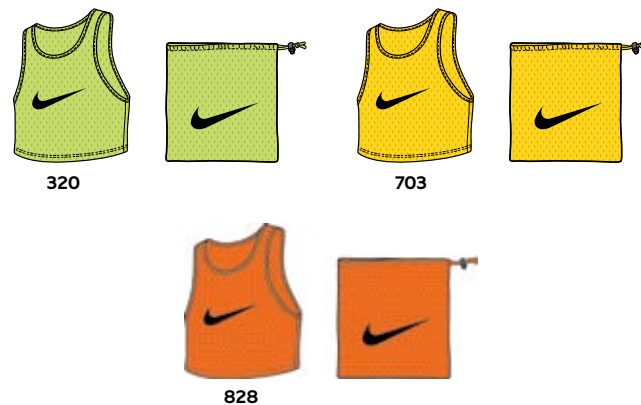

TRAINING BIB (PACK OF 10)

168086		ONE SIZE: LARGE
320		Bright Cactus/ (Black)
703		Varsity Maize/ (Black)
828		Orange Blaze/ (Black)

BODY 100% Polyester Warp Knit Mesh; 73g
BAG 100% Polyester Warp Knit Mesh; 73g
SILHOUETTE Training bib 10 pack. 10 pieces packed in one 100% polyester mesh bag with draw cord and cord lock.
LOGO Swoosh screen print on front.

TEAM SCRIMMAGE VEST

119878	ADULT YOUTH	ONE SIZE: L/XL ONE SIZE: S/M
311		Radiant Green/ (White)
414		Blue Reef/ (Black)
630		Sunburst/ (White)
700		Chrome Yellow/ (Black)

BODY 100% Polyester Warp Knit Mesh; 73g
BAG 100% Polyester Warp Knit Mesh; 73g
SILHOUETTE Lightweight mesh training bib in 1 youth size (S/M) & 1 adult size (L/XL) order individually.
LOGO Cat eye Swoosh logo on chest.